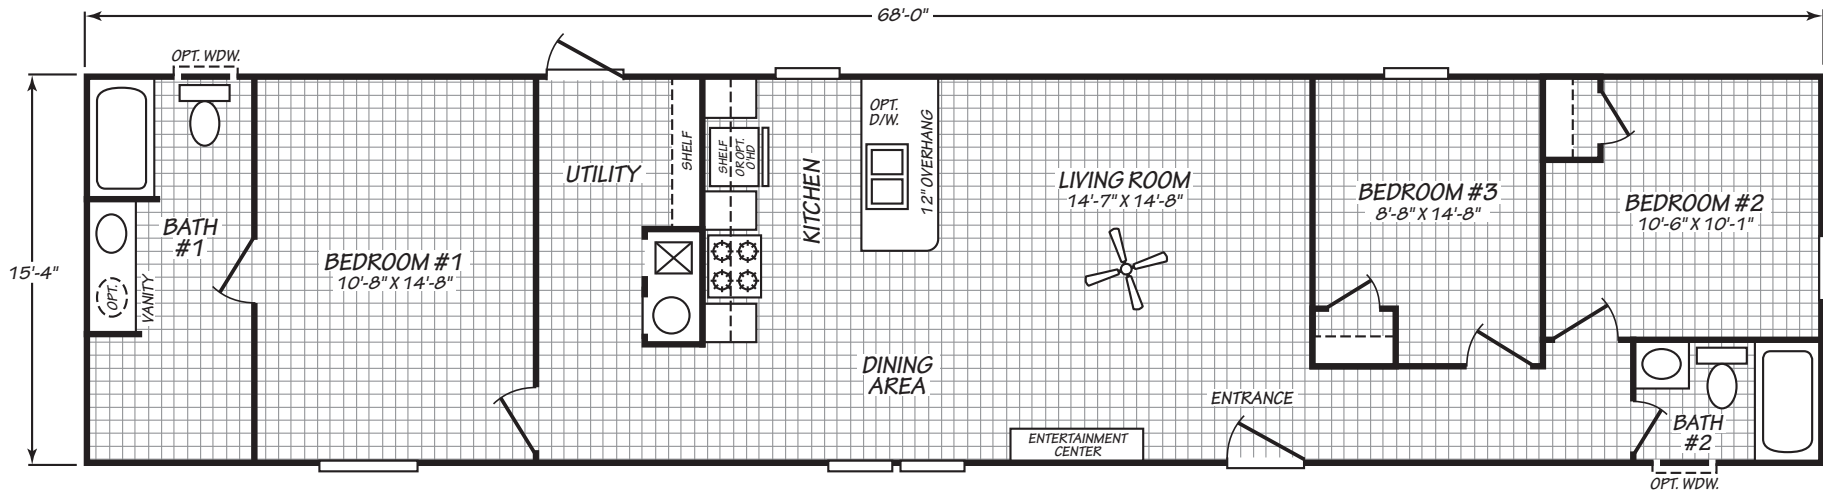

# Ansley

Value Max Premier Series

1,042 SQ. FT. (Approximate) 3 Bedroom, 2 Bath

Last Updated: 5-25-23

**FACTORY EXPO HOME CENTERS**  
 2075 State Highway 46, N  
 Seguin, TX 78155

**FactoryExpoDirect.com | 1-800-807-8536**