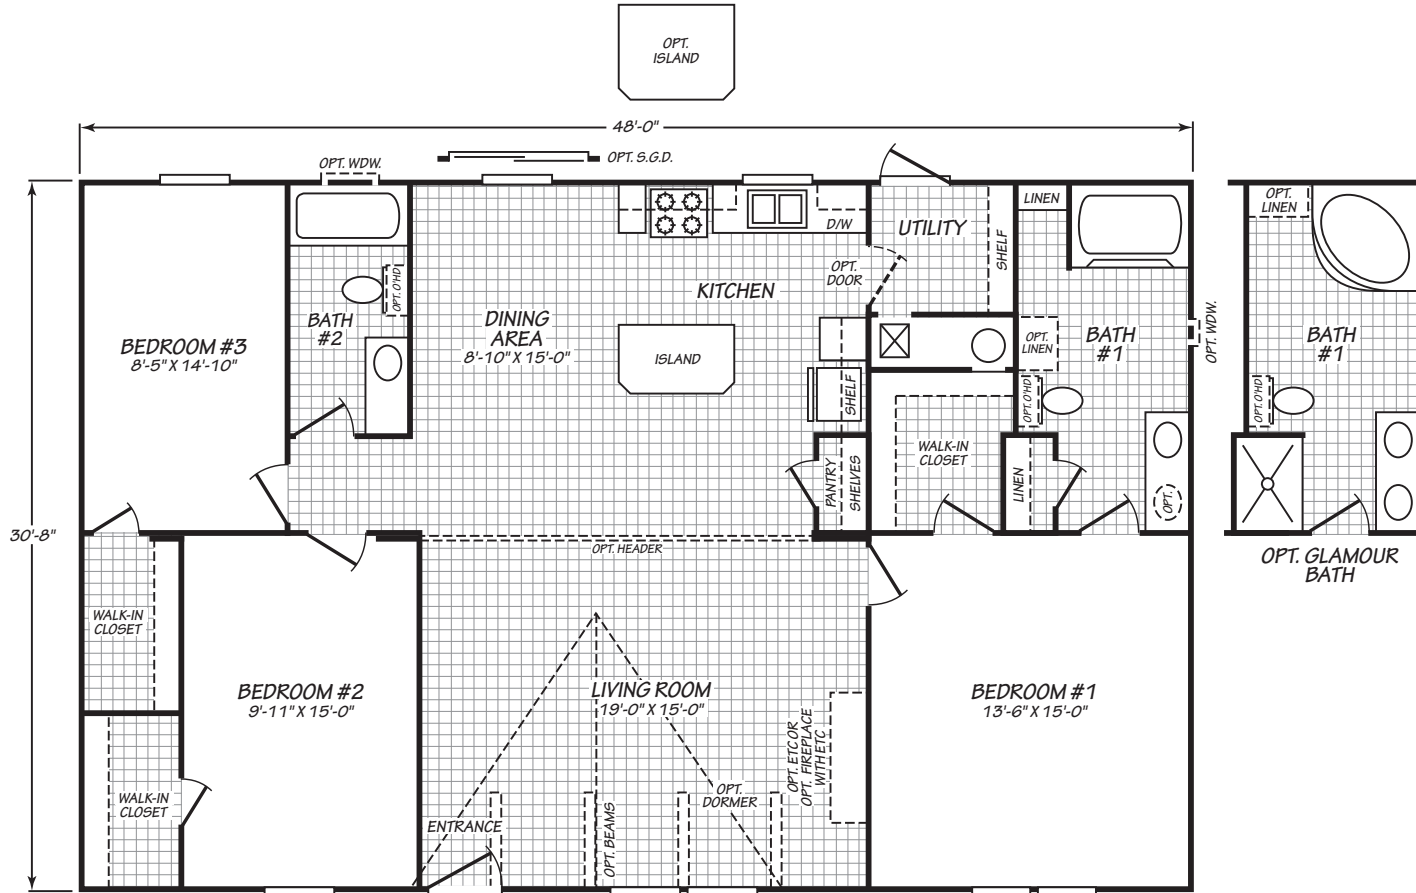

Bexley

Alamo Lite Series

1,472 SQ. FT. (Approximate) 3 Bedroom, 2 Bath

Last Updated: 3-31-22

FACTORY EXPO HOME CENTERS
2075 State Highway 46, N
Seguin, TX 78155

FactoryExpoDirect.com | 1-800-807-8536

IMPORTANT: Alta Cima Corp reserves the right to modify, cancel or substitute products or features of this event at any time without prior notice or obligation. Pictures and other promotional materials are representative and may depict or contain floor plans, square footages, elevations, options, upgrades, extra design features, decorations, floor coverings, specialty light fixtures, custom paint and wall coverings, window treatments, landscaping, sound and alarm systems, furnishings, appliances, and other designer/decorator features and amenities that are not included as part of the home and/or may not be available at all locations. Home, pricing and community information is subject to change, and homes to prior sale, at any time without notice or obligation. ©2020 Alta Cima Corp. All rights reserved.