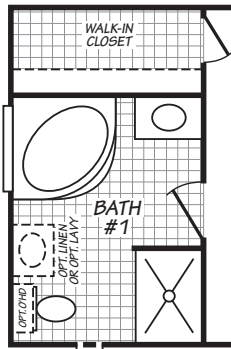

Broken Arrow

Alamo Lite Series

1,165 SQ. FT. (Approximate) 3 Bedroom, 2 Bath

Last Updated: 3-31-22

OPT. WDW.
OPT. GLAMOUR BATH

FACTORY EXPO HOME CENTERS
2075 State Highway 46, N
Seguin, TX 78155

FactoryExpoDirect.com | 1-800-807-8536