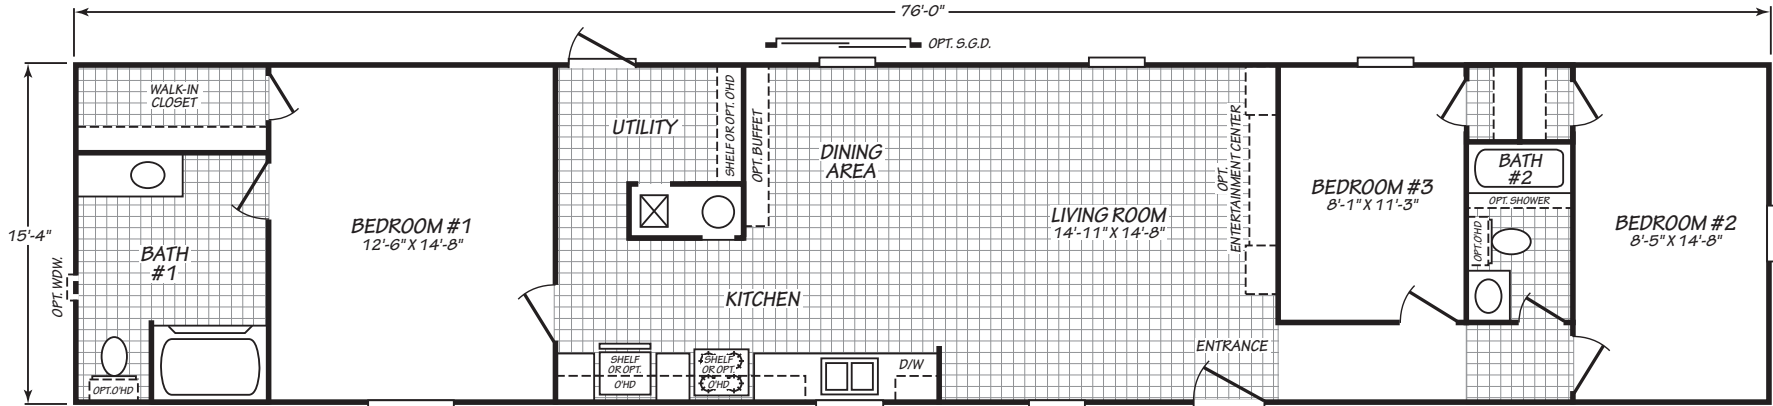

Broken Arrow

Alamo Lite Series

1,165 SQ. FT. (Approximate) 3 Bedroom, 2 Bath

Last Updated: 3-31-22

OPT. WDW.
OPT. GLAMOUR BATH

FACTORY EXPO HOME CENTERS
2075 State Highway 46, N
Seguin, TX 78155

FactoryExpoDirect.com | 1-800-807-8536