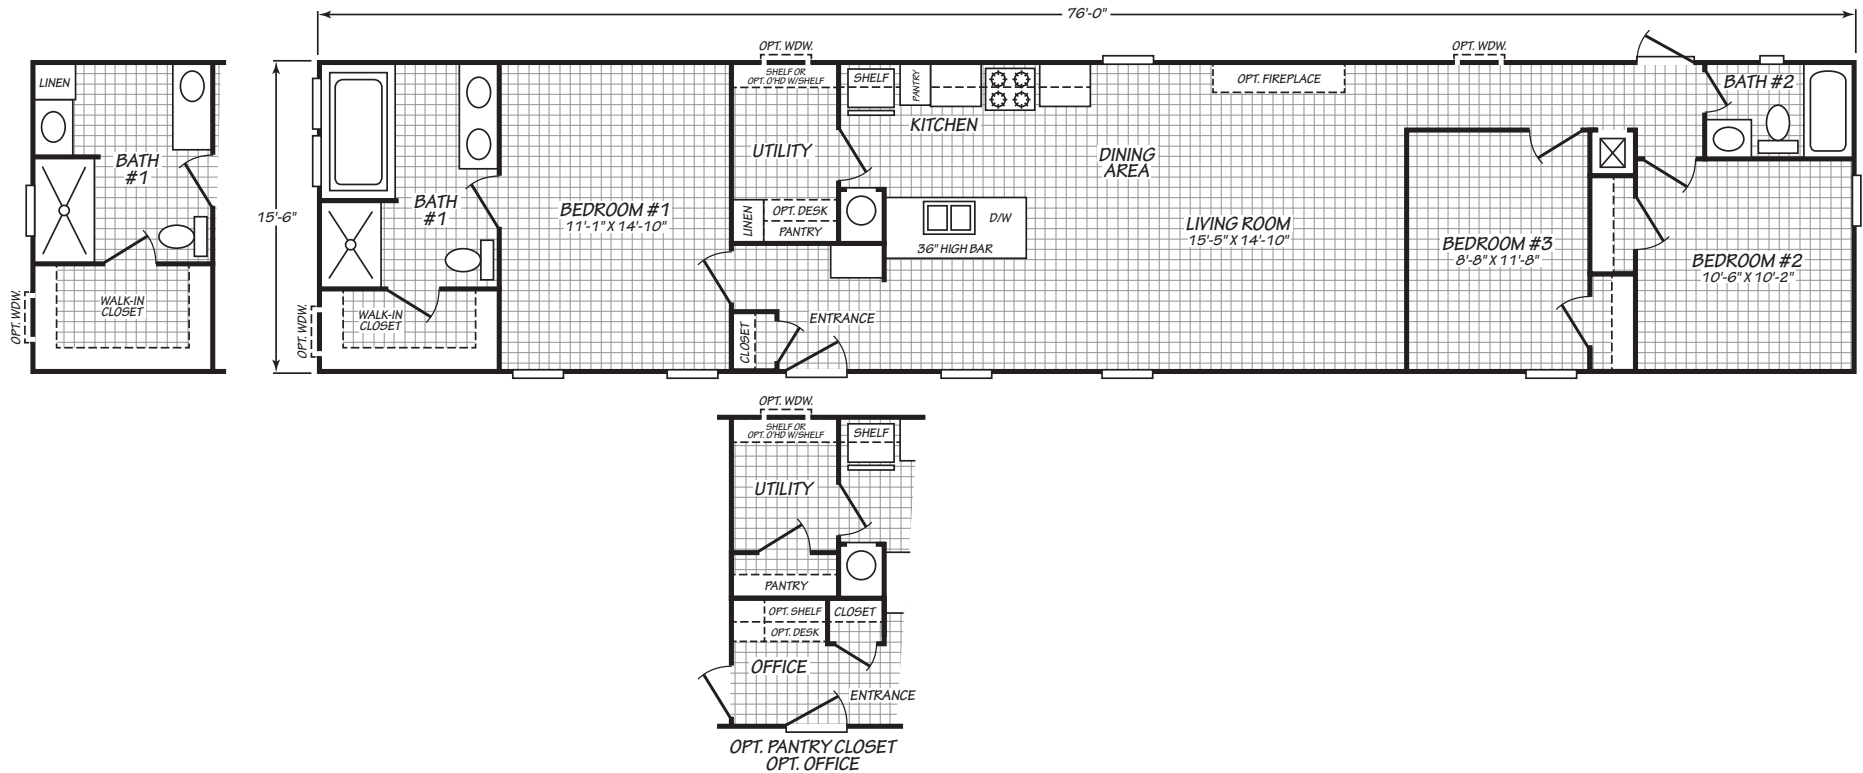

Clayville

Landmark Series

1,178 SQ. FT. (Approximate) 3 Bedroom, 2 Bath

Last Updated: 10-20-23

FACTORY EXPO HOME CENTERS
2075 State Highway 46, N
Seguin, TX 78155

FactoryExpoDirect.com | 1-800-807-8536

IMPORTANT: Alta Cima Corp reserves the right to modify, cancel or substitute products or features of this event at any time without prior notice or obligation. Pictures and other promotional materials are representative and may depict or contain floor plans, square footages, elevations, options, upgrades, extra design features, decorations, floor coverings, specialty light fixtures, custom paint and wall coverings, window treatments, landscaping, sound and alarm systems, furnishings, appliances, and other designer/decorator features and amenities that are not included as part of the home and/or may not be available at all locations. Home, pricing and community information is subject to change, and homes to prior sale, at any time without notice or obligation. ©2020 Alta Cima Corp. All rights reserved.