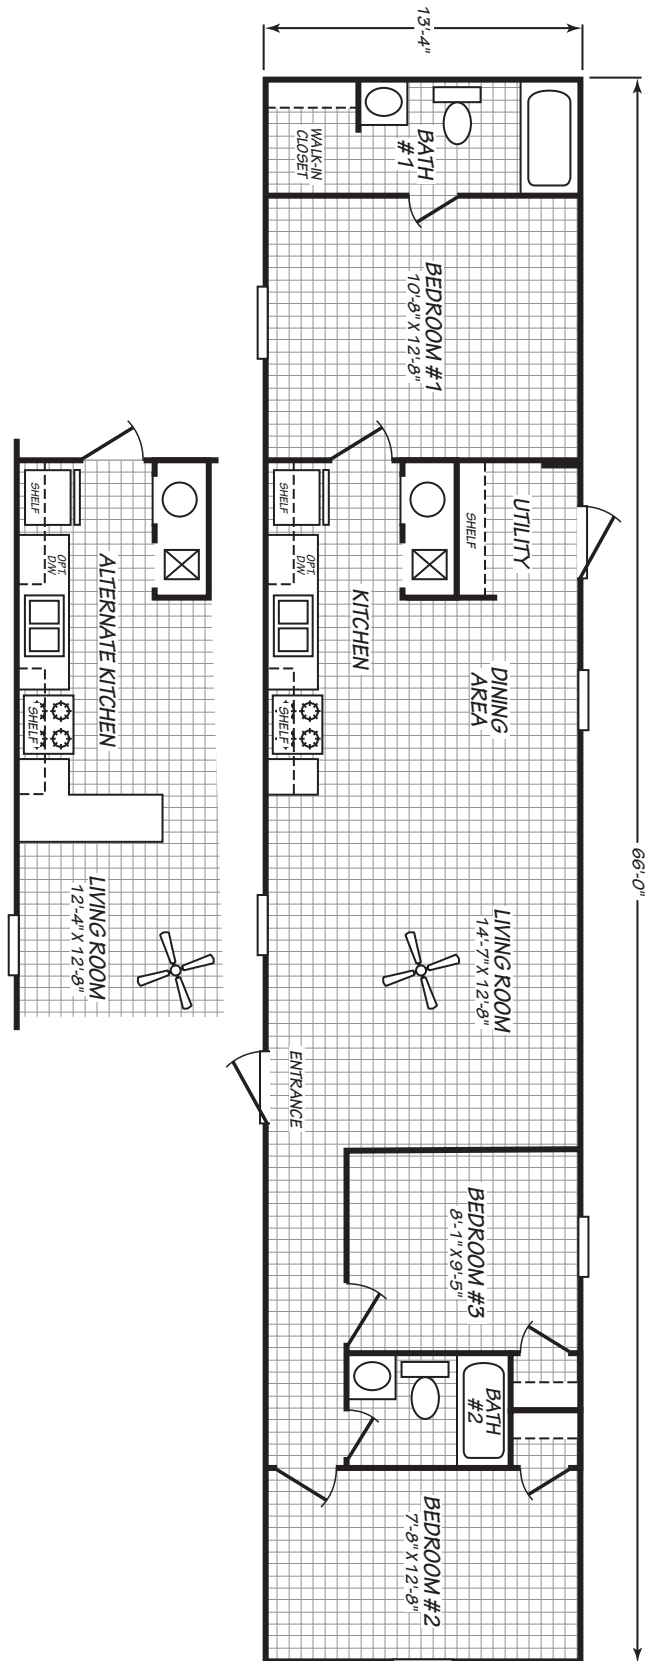

Denton

Value Max Series

3 Bedroom, 2 Bath
Approx. 880 Sq. Ft.

Last Updated: 7-28-20

Important: Due to our policy of continual improvement, all information in our brochures may vary from actual home. The right is reserved to make changes at any time, without notice or obligation, in colors, materials, specifications, processes, and models. All dimensions and square footage calculations are nominal and approximate figures. Please check with your local sales associate for specific and current information.