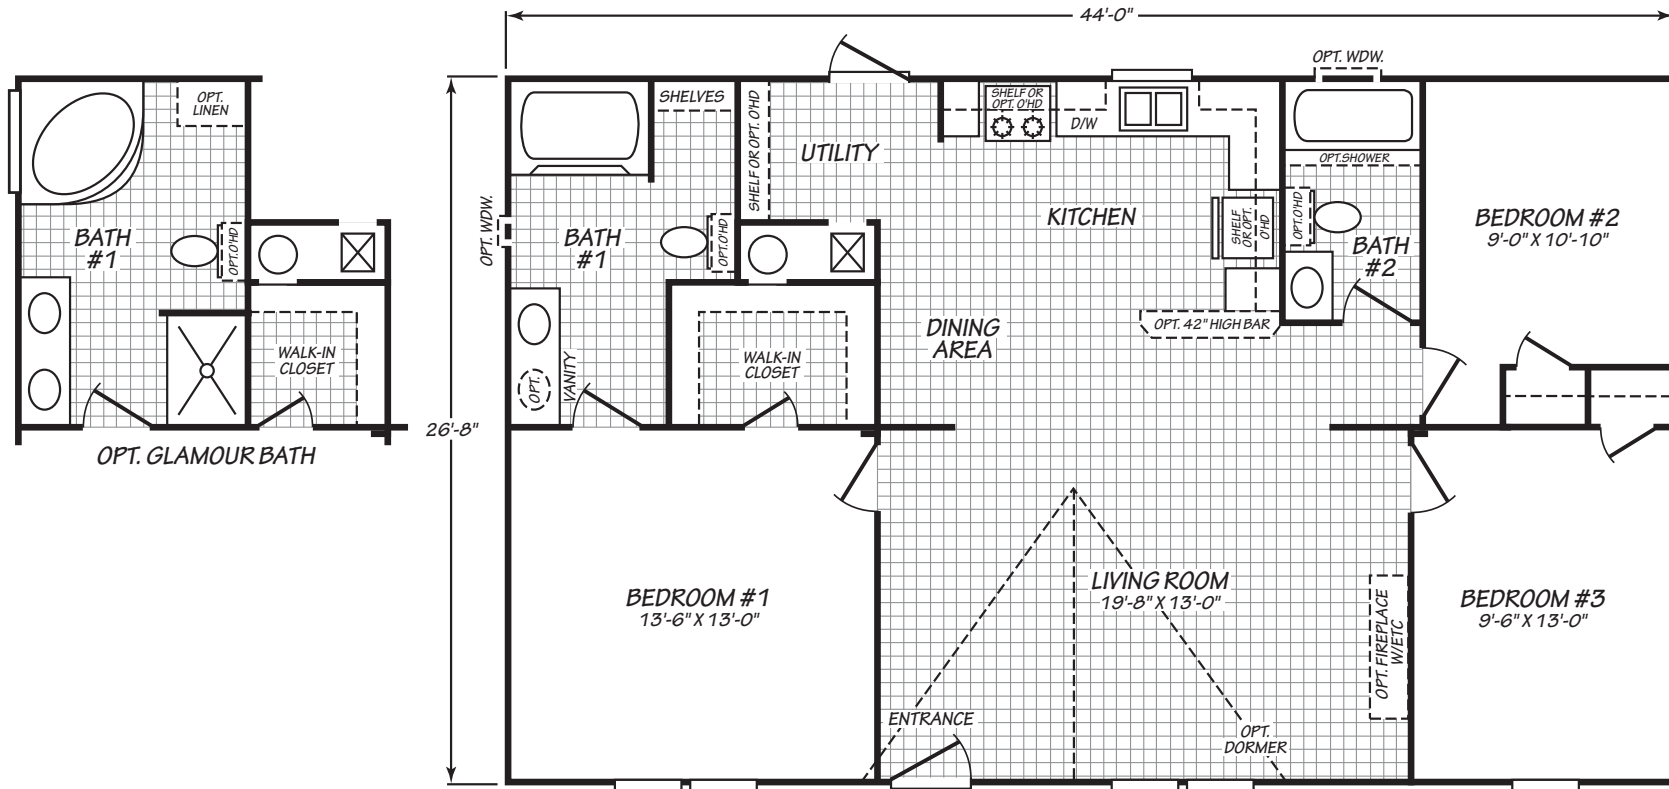

Elmendorf

Canyon Lake Series

1,173 SQ. FT. (Approximate) 3 Bedroom, 2 Bath

Last Updated: 3-30-22

FACTORY EXPO HOME CENTERS
2075 State Highway 46, N
Seguin, TX 78155

FactoryExpoDirect.com | 1-800-807-8536

IMPORTANT: Alta Cima Corp reserves the right to modify, cancel or substitute products or features of this event at any time without prior notice or obligation. Pictures and other promotional materials are representative and may depict or contain floor plans, square footages, elevations, options, upgrades, extra design features, decorations, floor coverings, specialty light fixtures, custom paint and wall coverings, window treatments, landscaping, sound and alarm systems, furnishings, appliances, and other designer/decorator features and amenities that are not included as part of the home and/or may not be available at all locations. Home, pricing and community information is subject to change, and homes to prior sale, at any time without notice or obligation. ©2020 Alta Cima Corp. All rights reserved.