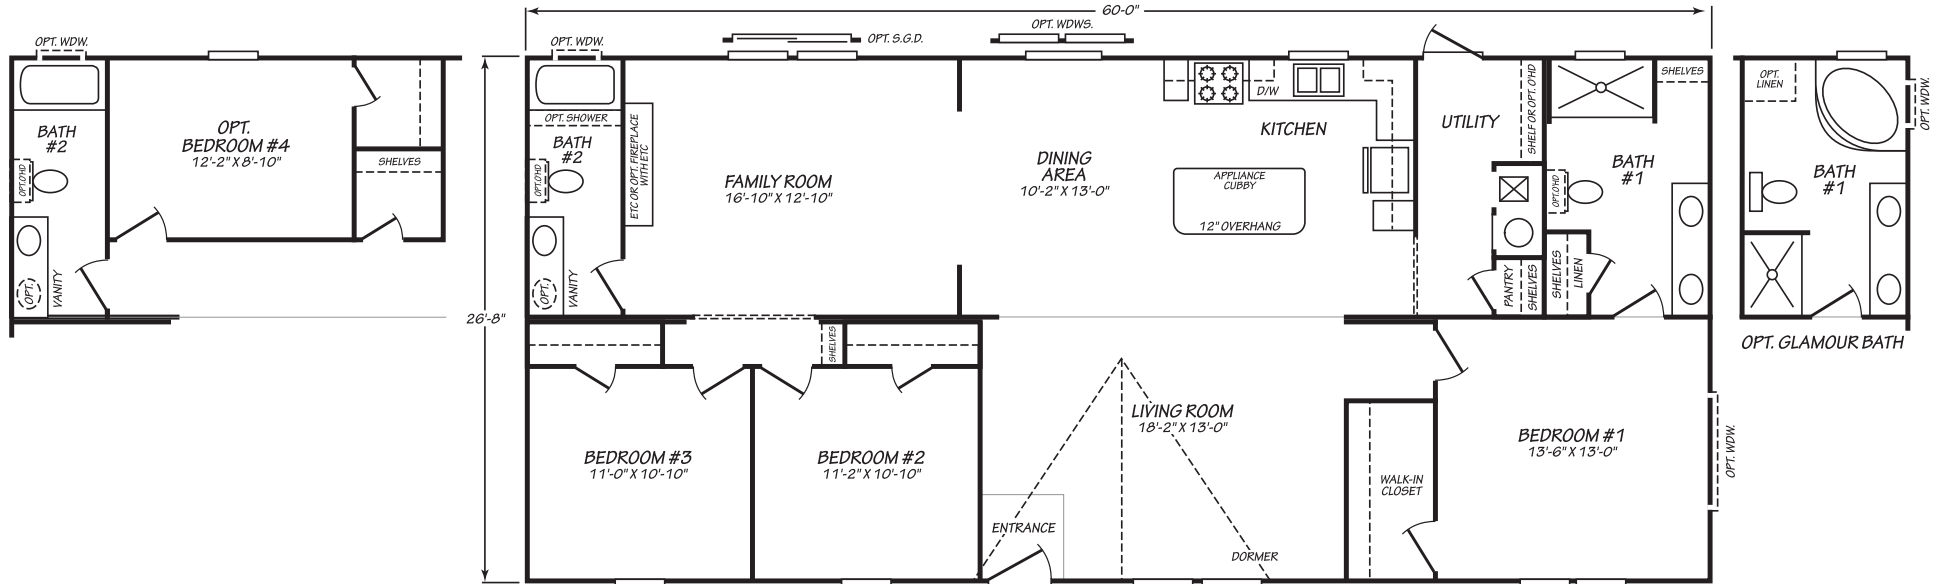

Fredricksburg

Canyon Lake Premier Series

1,600 SQ. FT. (Approximate) 3 Bedroom, 2 Bath

Last Updated: 3-13-23

FACTORY EXPO HOME CENTERS
 2075 State Highway 46, N
 Seguin, TX 78155

FactoryExpoDirect.com | 1-800-807-8536