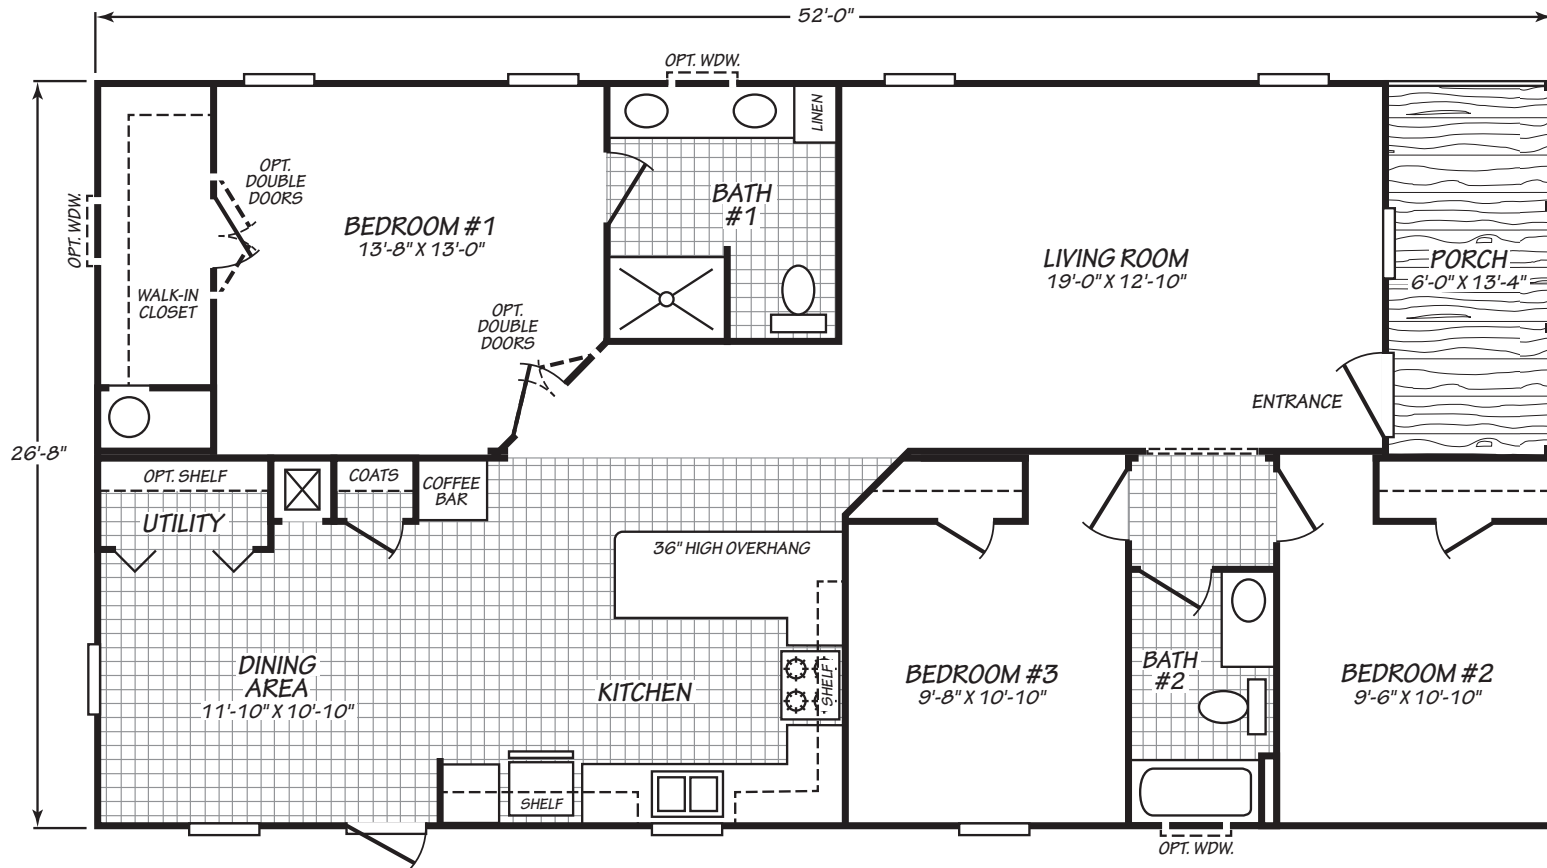

Grice

Pure Series

1,307 SQ. FT. (Approximate) 3 Bedroom, 2 Bath

Last Updated: 12-13-23

FACTORY EXPO HOME CENTERS
2075 State Highway 46, N
Seguin, TX 78155

FactoryExpoDirect.com | 1-800-807-8536

IMPORTANT: Alta Cima Corp reserves the right to modify, cancel or substitute products or features of this event at any time without prior notice or obligation. Pictures and other promotional materials are representative and may depict or contain floor plans, square footages, elevations, options, upgrades, extra design features, decorations, floor coverings, specialty light fixtures, custom paint and wall coverings, window treatments, landscaping, sound and alarm systems, furnishings, appliances, and other designer/decorator features and amenities that are not included as part of the home and/or may not be available at all locations. Home, pricing and community information is subject to change, and homes to prior sale, at any time without notice or obligation. ©2020 Alta Cima Corp. All rights reserved.