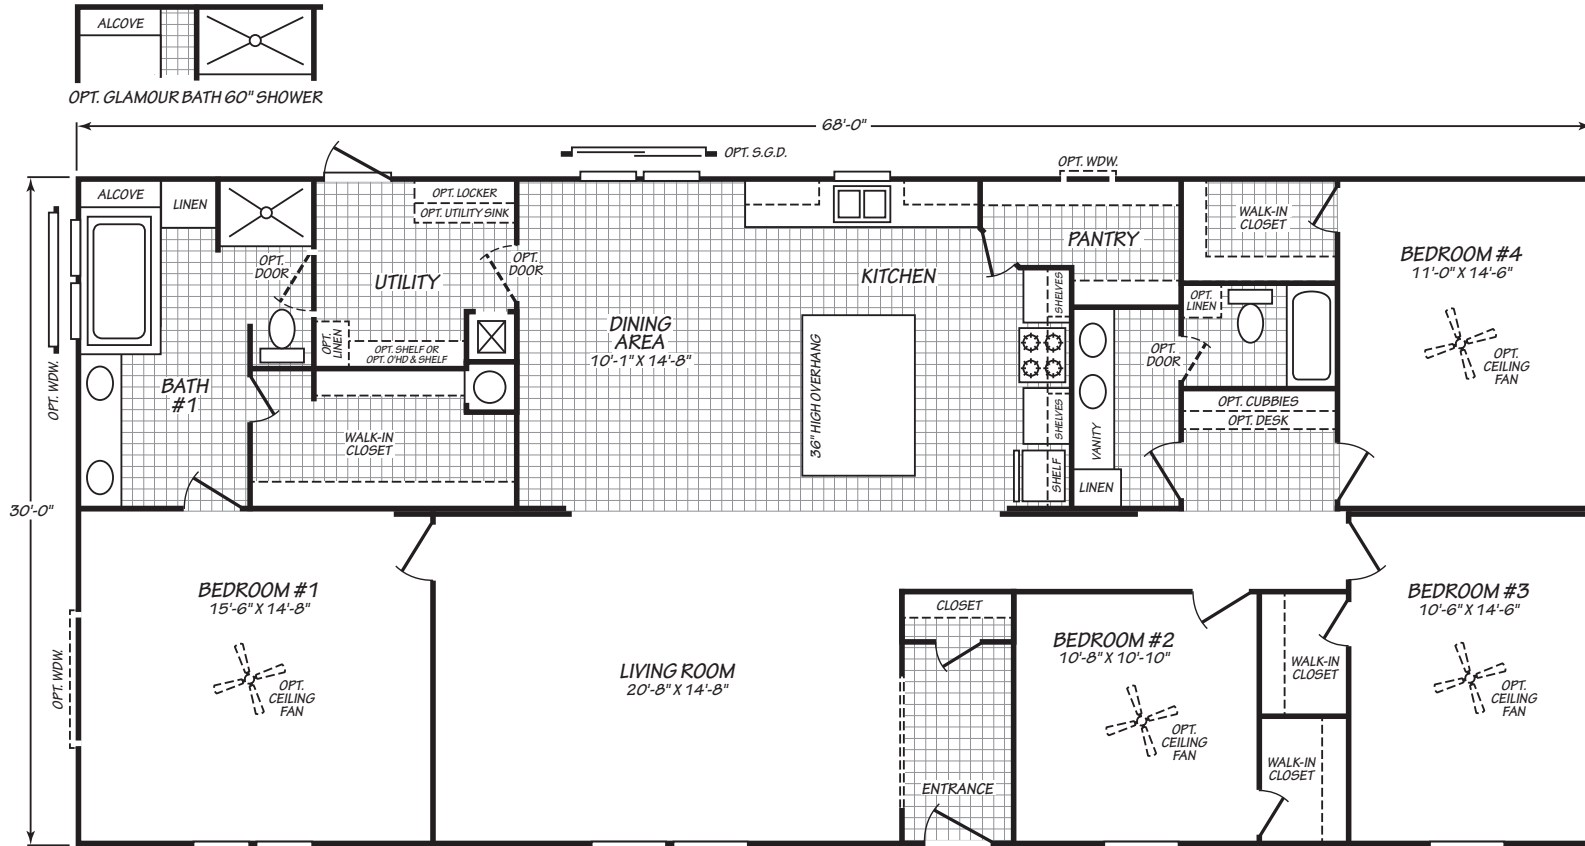

Hammon

Landmark Series

2,040 SQ. FT. (Approximate) 4 Bedroom, 2 Bath

Last Updated: 9-20-23

FACTORY EXPO HOME CENTERS
2075 State Highway 46, N
Seguin, TX 78155

FactoryExpoDirect.com | 1-800-807-8536

IMPORTANT: Alta Cima Corp reserves the right to modify, cancel or substitute products or features of this event at any time without prior notice or obligation. Pictures and other promotional materials are representative and may depict or contain floor plans, square footages, elevations, options, upgrades, extra design features, decorations, floor coverings, specialty light fixtures, custom paint and wall coverings, window treatments, landscaping, sound and alarm systems, furnishings, appliances, and other designer/decorator features and amenities that are not included as part of the home and/or may not be available at all locations. Home, pricing and community information is subject to change, and homes to prior sale, at any time without notice or obligation. ©2020 Alta Cima Corp. All rights reserved.