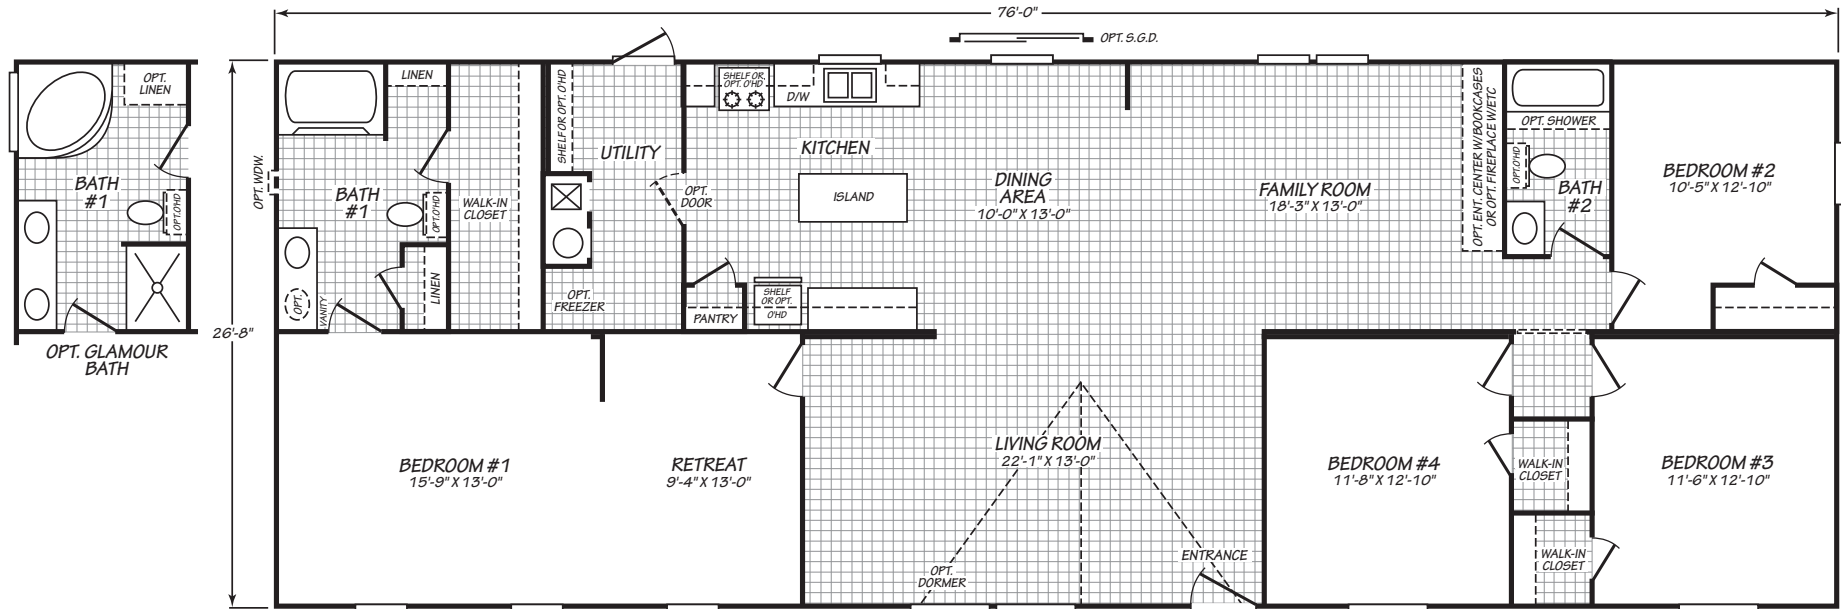

Harland

Canyon Lake Series

2,026 SQ. FT. (Approximate) 4 Bedroom, 2 Bath

Last Updated: 3-30-22

FACTORY EXPO HOME CENTERS
2075 State Highway 46, N
Seguin, TX 78155

FactoryExpoDirect.com | 1-800-807-8536

IMPORTANT: Alta Cima Corp reserves the right to modify, cancel or substitute products or features of this event at any time without prior notice or obligation. Pictures and other promotional materials are representative and may depict or contain floor plans, square footages, elevations, options, upgrades, extra design features, decorations, floor coverings, specialty light fixtures, custom paint and wall coverings, window treatments, landscaping, sound and alarm systems, furnishings, appliances, and other designer/decorator features and amenities that are not included as part of the home and/or may not be available at all locations. Home, pricing and community information is subject to change, and homes to prior sale, at any time without notice or obligation. ©2020 Alta Cima Corp. All rights reserved.