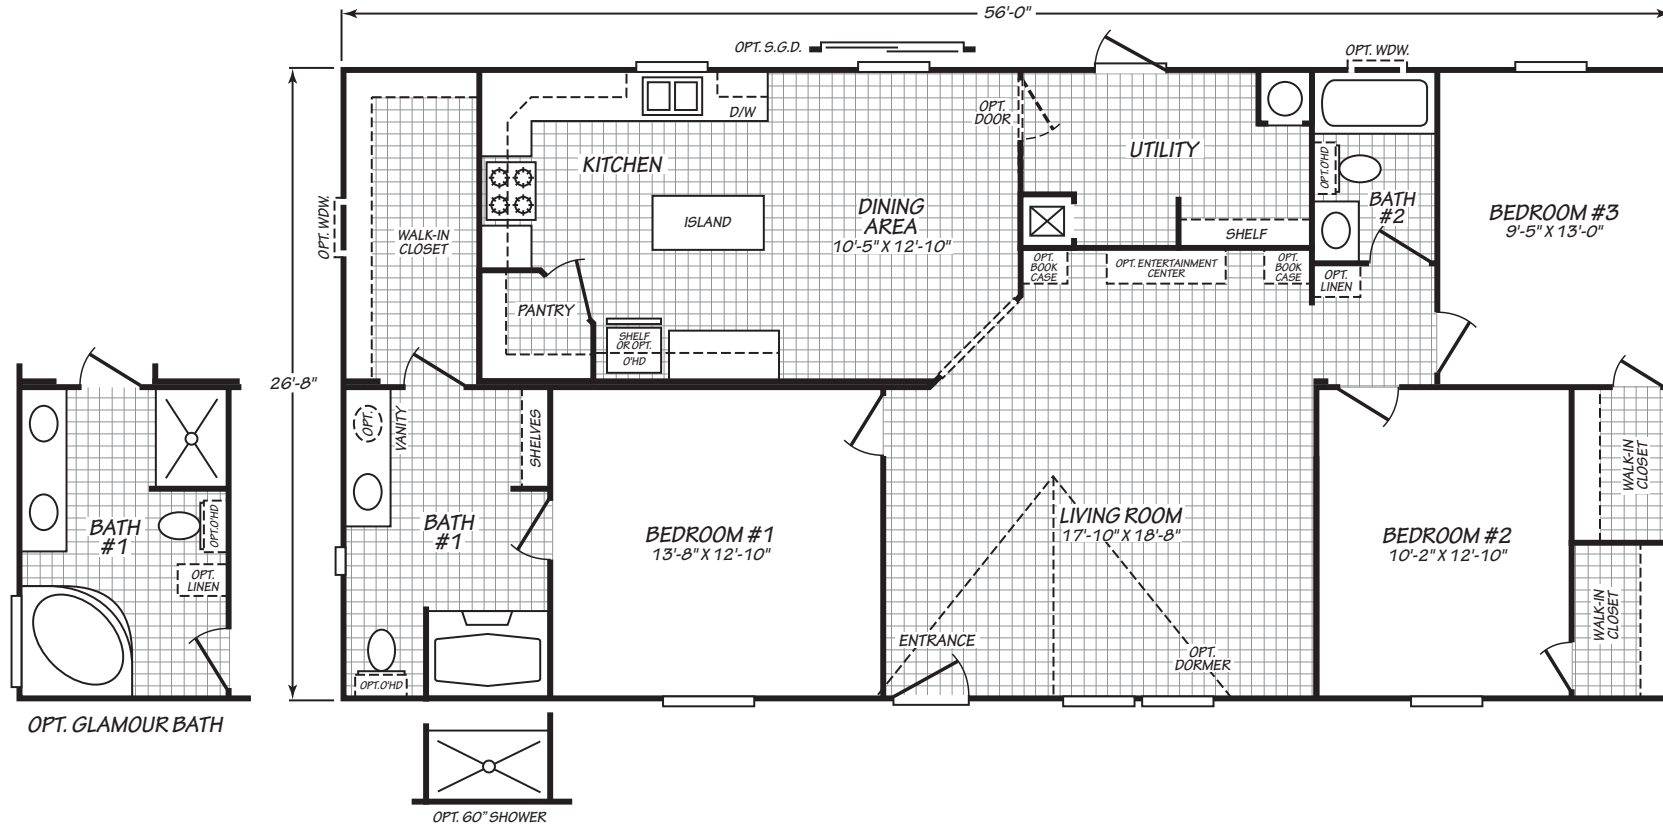

# Lariat

Alamo Lite Series

1,493 SQ. FT. (Approximate) 3 Bedroom, 2 Bath

Last Updated: 3-31-22

**FACTORY EXPO HOME CENTERS**  
2075 State Highway 46, N  
Seguin, TX 78155

**FactoryExpoDirect.com | 1-800-807-8536**