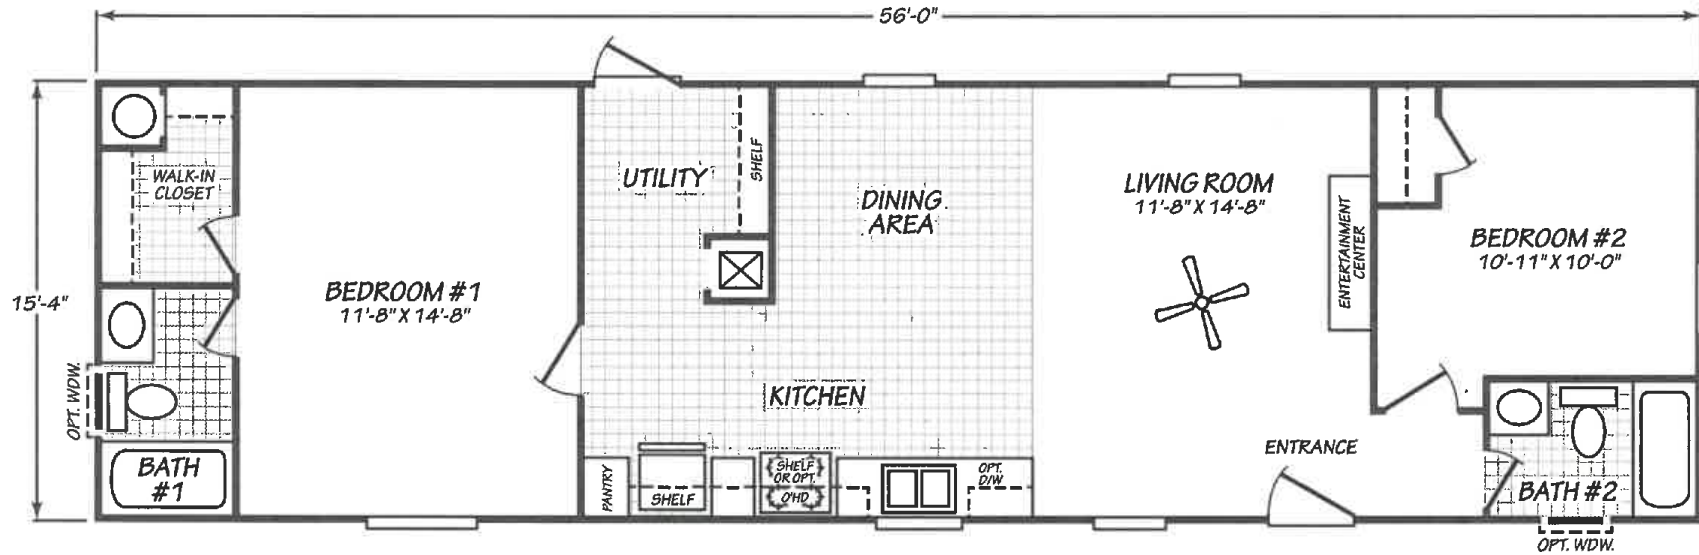

# Loris

Value Max Premier Series

858 SQ. FT. (Approximate) 2 Bedrooms, 2 Baths

Last Updated: 8-10-21

**FACTORY EXPO HOME CENTERS**  
2075 State Highway 46, N  
Seguin, TX 78155

**FactoryExpoDirect.com | 1-800-807-8536**