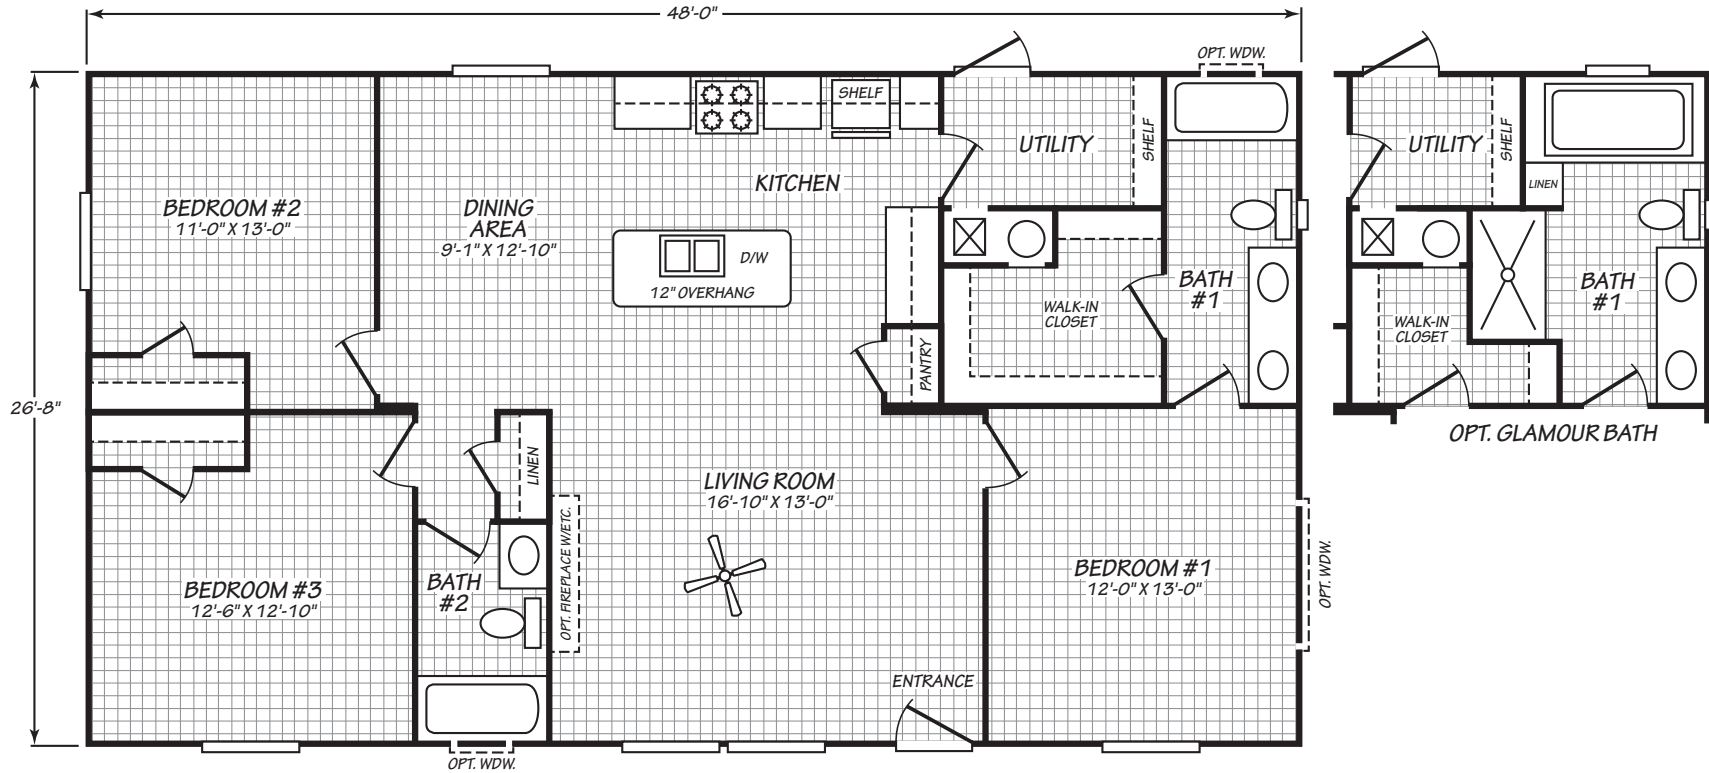

Mason

Value Max Series

1,280 SQ. FT. (Approximate) 3 Bedroom, 2 Bath

Last Updated: 9-15-23

FACTORY EXPO HOME CENTERS
 2075 State Highway 46, N
 Seguin, TX 78155

FactoryExpoDirect.com | 1-800-807-8536

IMPORTANT: Alta Cima Corp reserves the right to modify, cancel or substitute products or features of this event at any time without prior notice or obligation. Pictures and other promotional materials are representative and may depict or contain floor plans, square footages, elevations, options, upgrades, extra design features, decorations, floor coverings, specialty light fixtures, custom paint and wall coverings, window treatments, landscaping, sound and alarm systems, furnishings, appliances, and other designer/decorator features and amenities that are not included as part of the home and/or may not be available at all locations. Home, pricing and community information is subject to change, and homes to prior sale, at any time without notice or obligation. ©2020 Alta Cima Corp. All rights reserved.