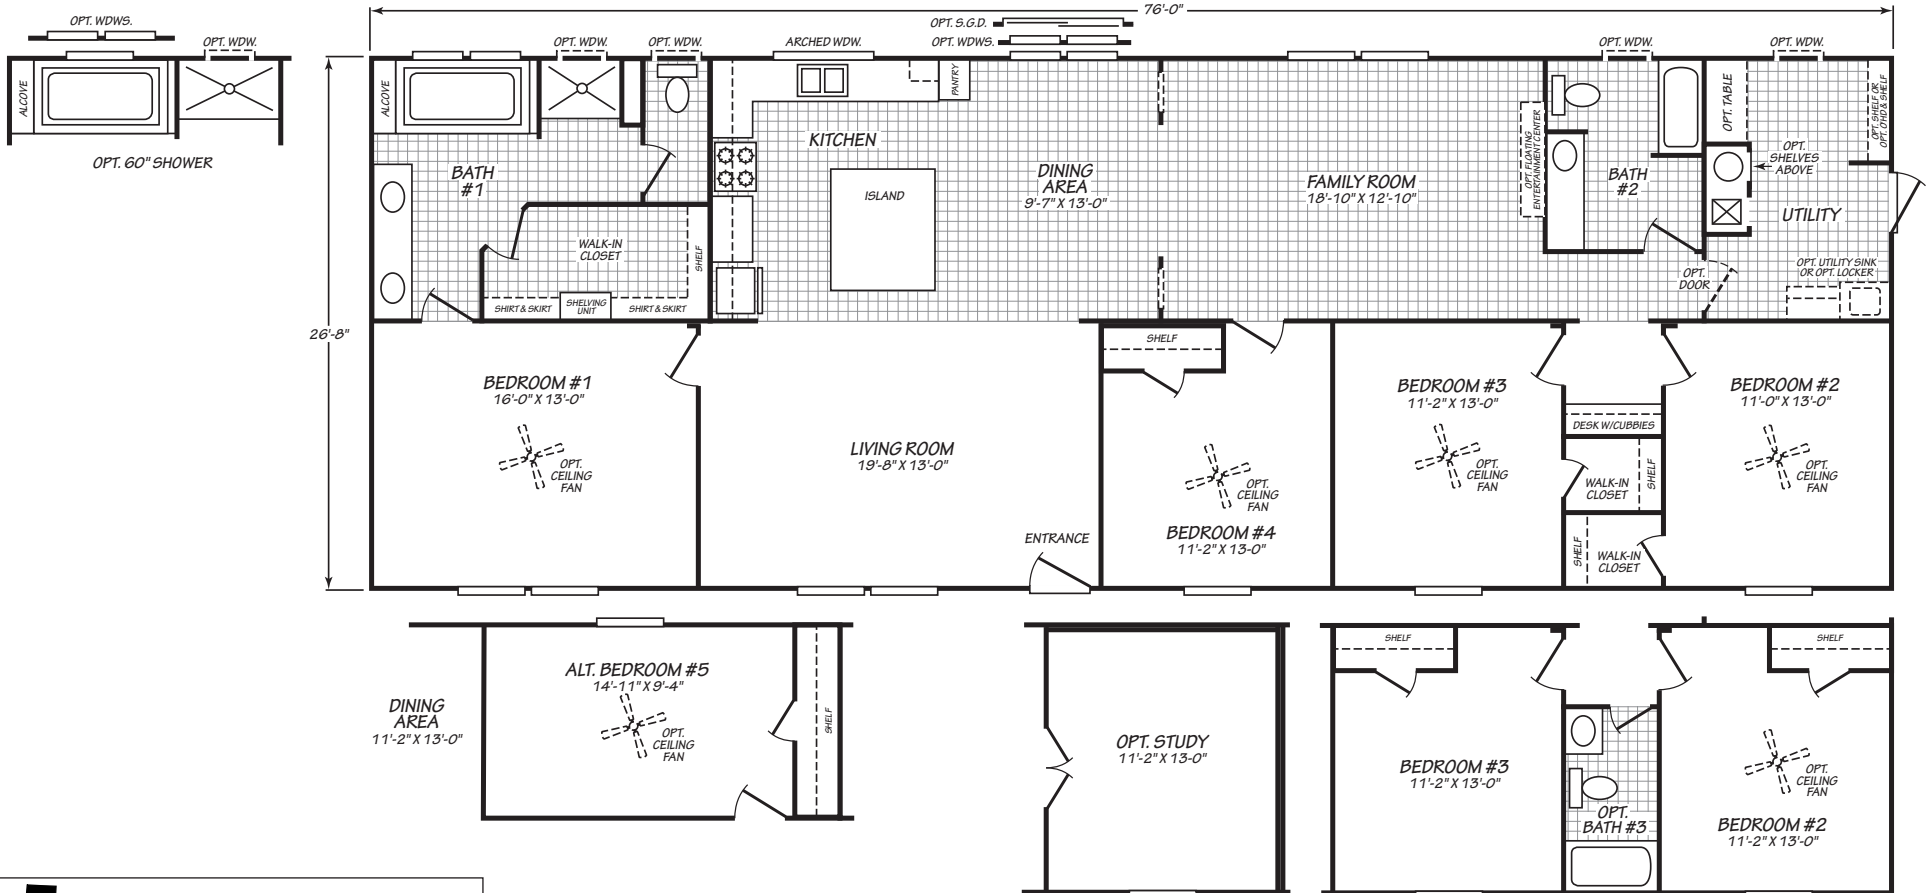

# McNair

Weston Series

2,026 SQ. FT. (Approximate) 4 Bedroom, 2 Bath

Last Updated: 8-1-22

**FACTORY EXPO HOME CENTERS**  
2075 State Highway 46, N  
Seguin, TX 78155

**FactoryExpoDirect.com | 1-800-807-8536**