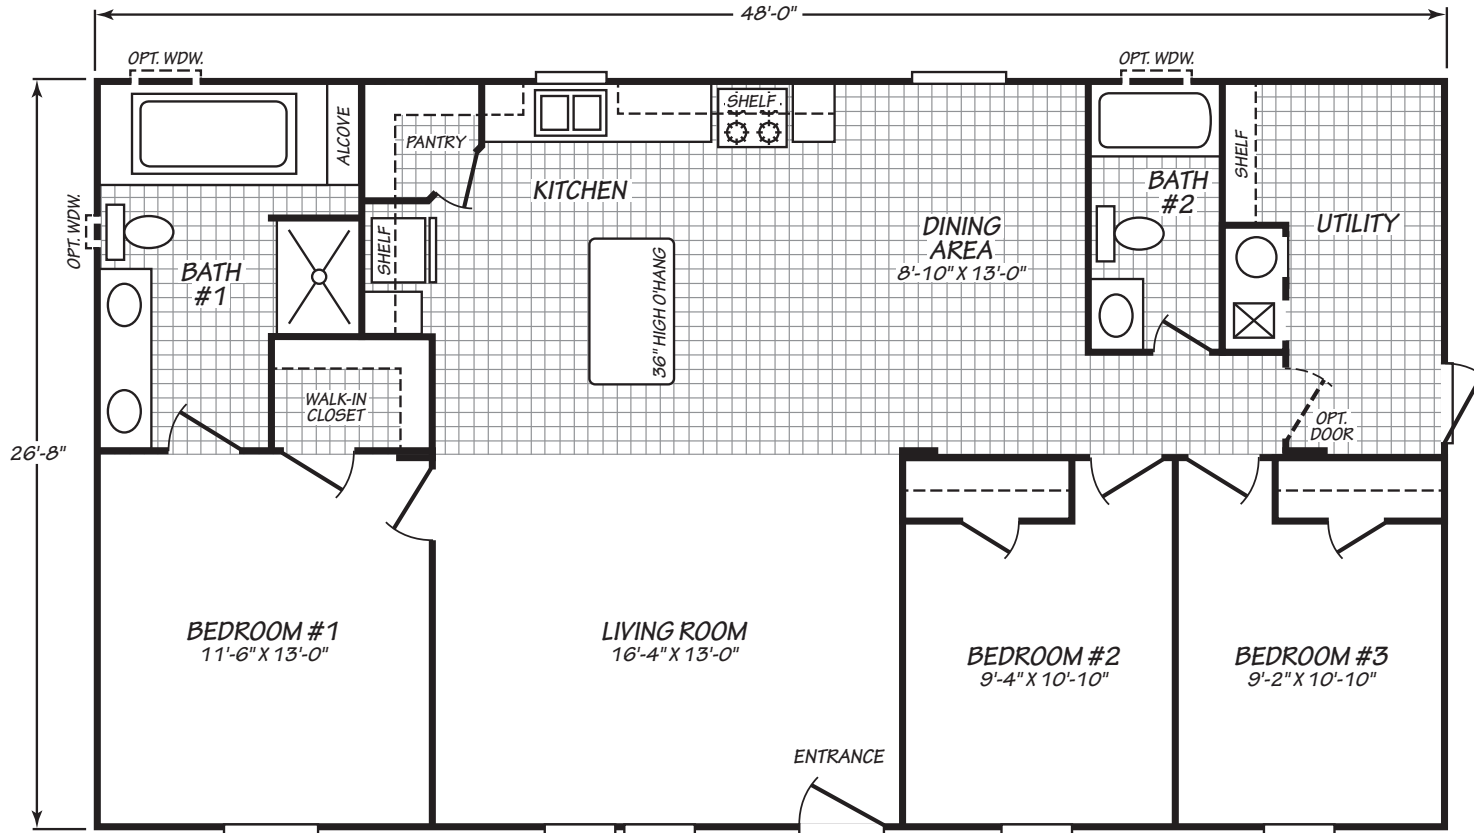

Oretta

Pure Series

1,280 SQ. FT. (Approximate) 3 Bedroom, 2 Bath

Last Updated: 12-13-23

FACTORY EXPO HOME CENTERS
2075 State Highway 46, N
Seguin, TX 78155

FactoryExpoDirect.com | 1-800-807-8536

IMPORTANT: Alta Cima Corp reserves the right to modify, cancel or substitute products or features of this event at any time without prior notice or obligation. Pictures and other promotional materials are representative and may depict or contain floor plans, square footages, elevations, options, upgrades, extra design features, decorations, floor coverings, specialty light fixtures, custom paint and wall coverings, window treatments, landscaping, sound and alarm systems, furnishings, appliances, and other designer/decorator features and amenities that are not included as part of the home and/or may not be available at all locations. Home, pricing and community information is subject to change, and homes to prior sale, at any time without notice or obligation. ©2020 Alta Cima Corp. All rights reserved.