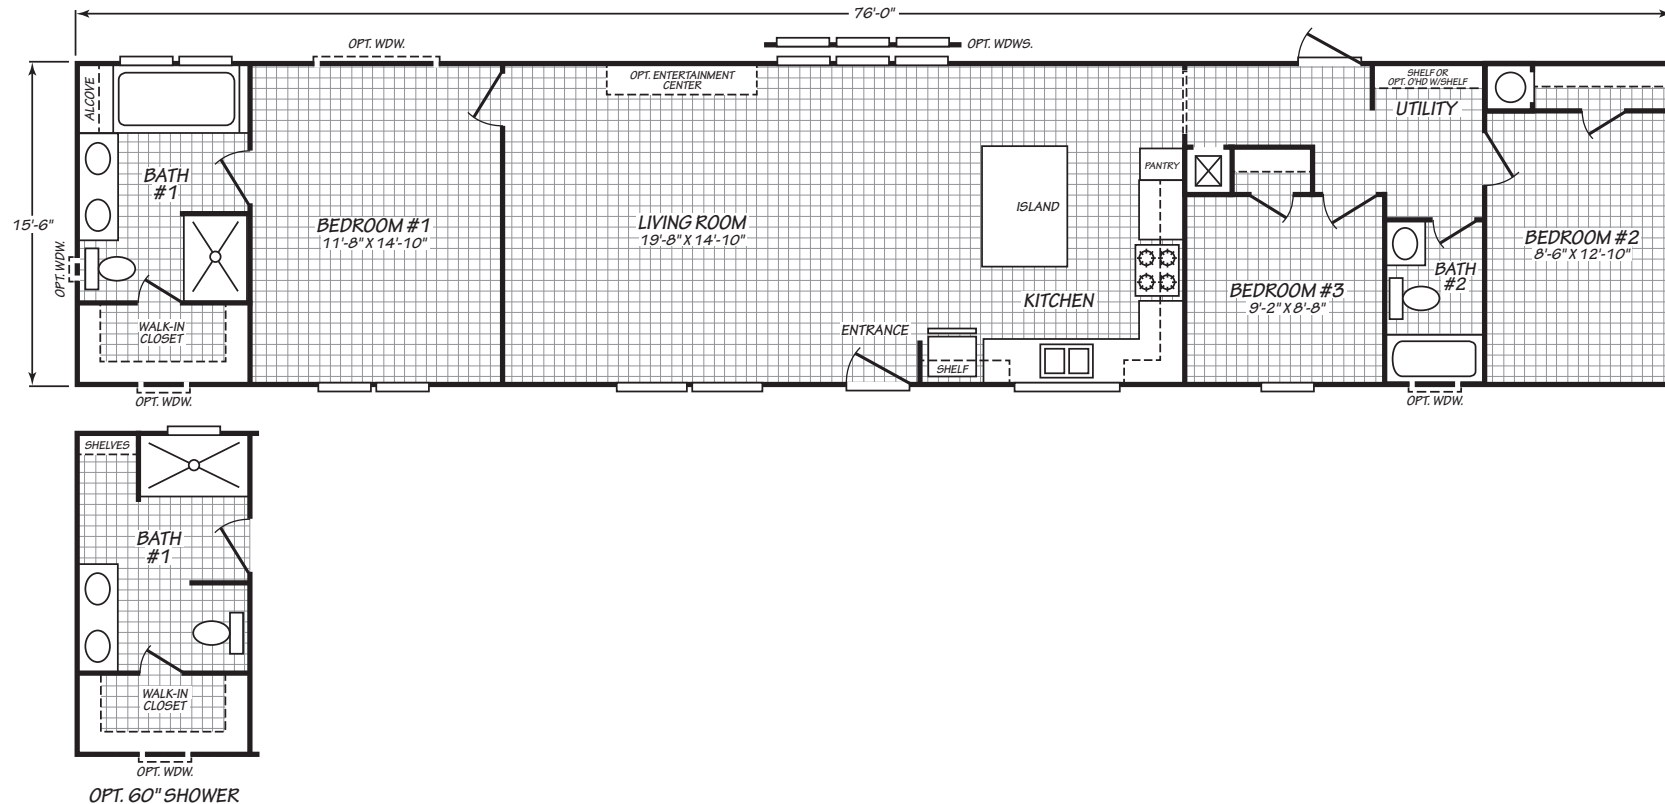

Pandale

Landmark Series

1,178 SQ. FT. (Approximate) 3 Bedroom, 2 Bath

Last Updated: 9-20-23

FACTORY EXPO HOME CENTERS
 2075 State Highway 46, N
 Seguin, TX 78155

FactoryExpoDirect.com | 1-800-807-8536

IMPORTANT: Alta Cima Corp reserves the right to modify, cancel or substitute products or features of this event at any time without prior notice or obligation. Pictures and other promotional materials are representative and may depict or contain floor plans, square footages, elevations, options, upgrades, extra design features, decorations, floor coverings, specialty light fixtures, custom paint and wall coverings, window treatments, landscaping, sound and alarm systems, furnishings, appliances, and other designer/decorator features and amenities that are not included as part of the home and/or may not be available at all locations. Home, pricing and community information is subject to change, and homes to prior sale, at any time without notice or obligation. ©2020 Alta Cima Corp. All rights reserved.