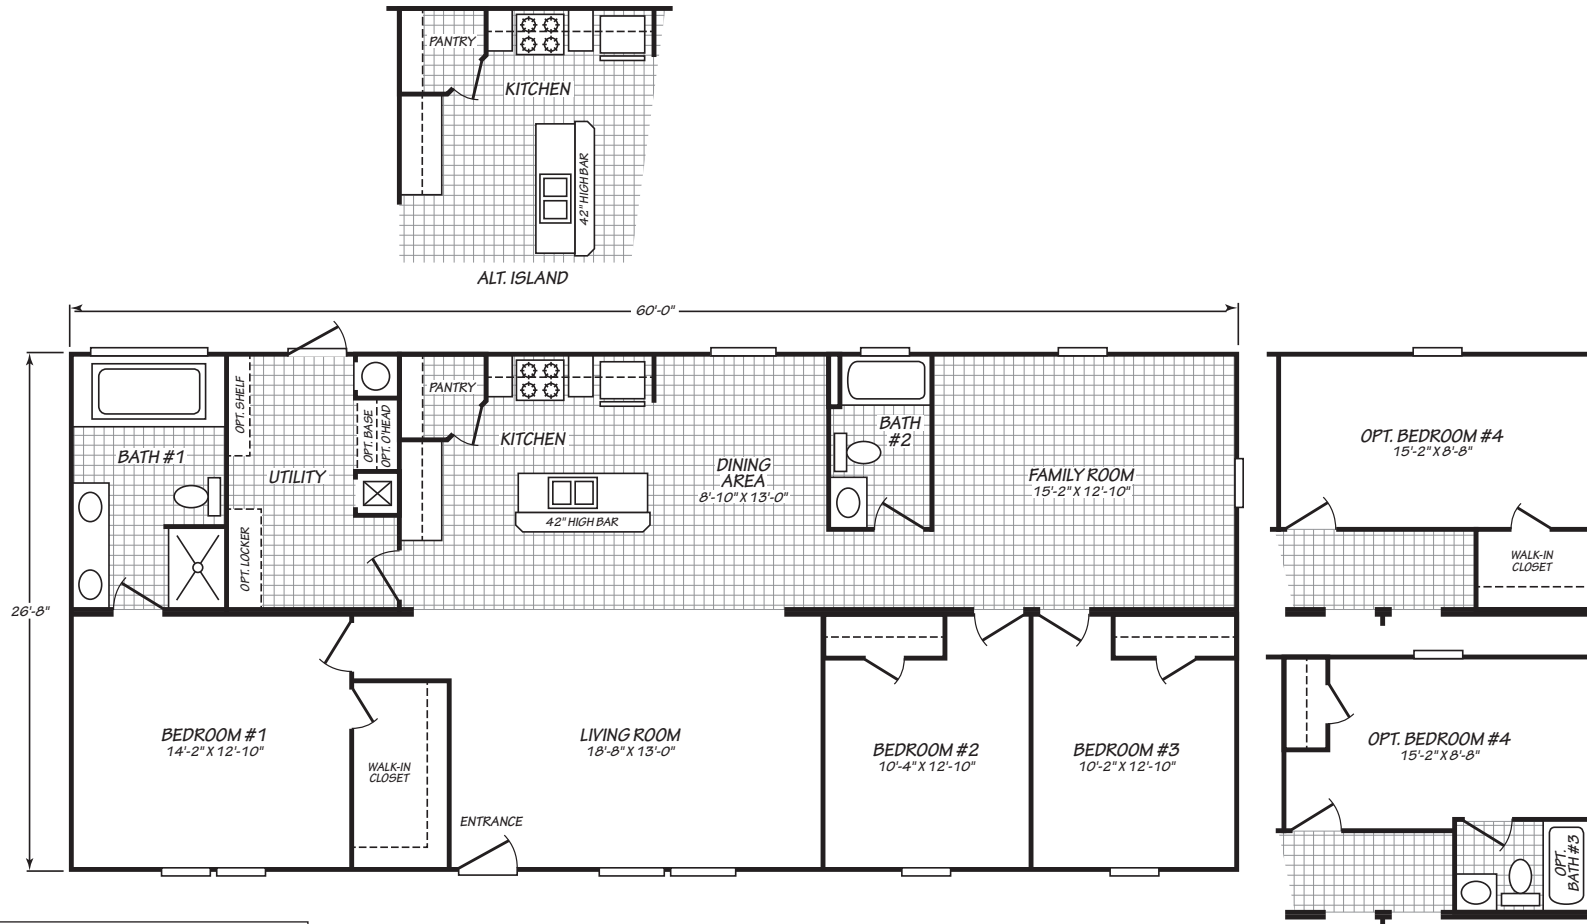

# Purley

Pure Series

1,600 SQ. FT. (Approximate) 3 Bedroom, 2 Bath

Last Updated: 12-13-23

**FACTORY EXPO HOME CENTERS**  
2075 State Highway 46, N  
Seguin, TX 78155

**FactoryExpoDirect.com | 1-800-807-8536**