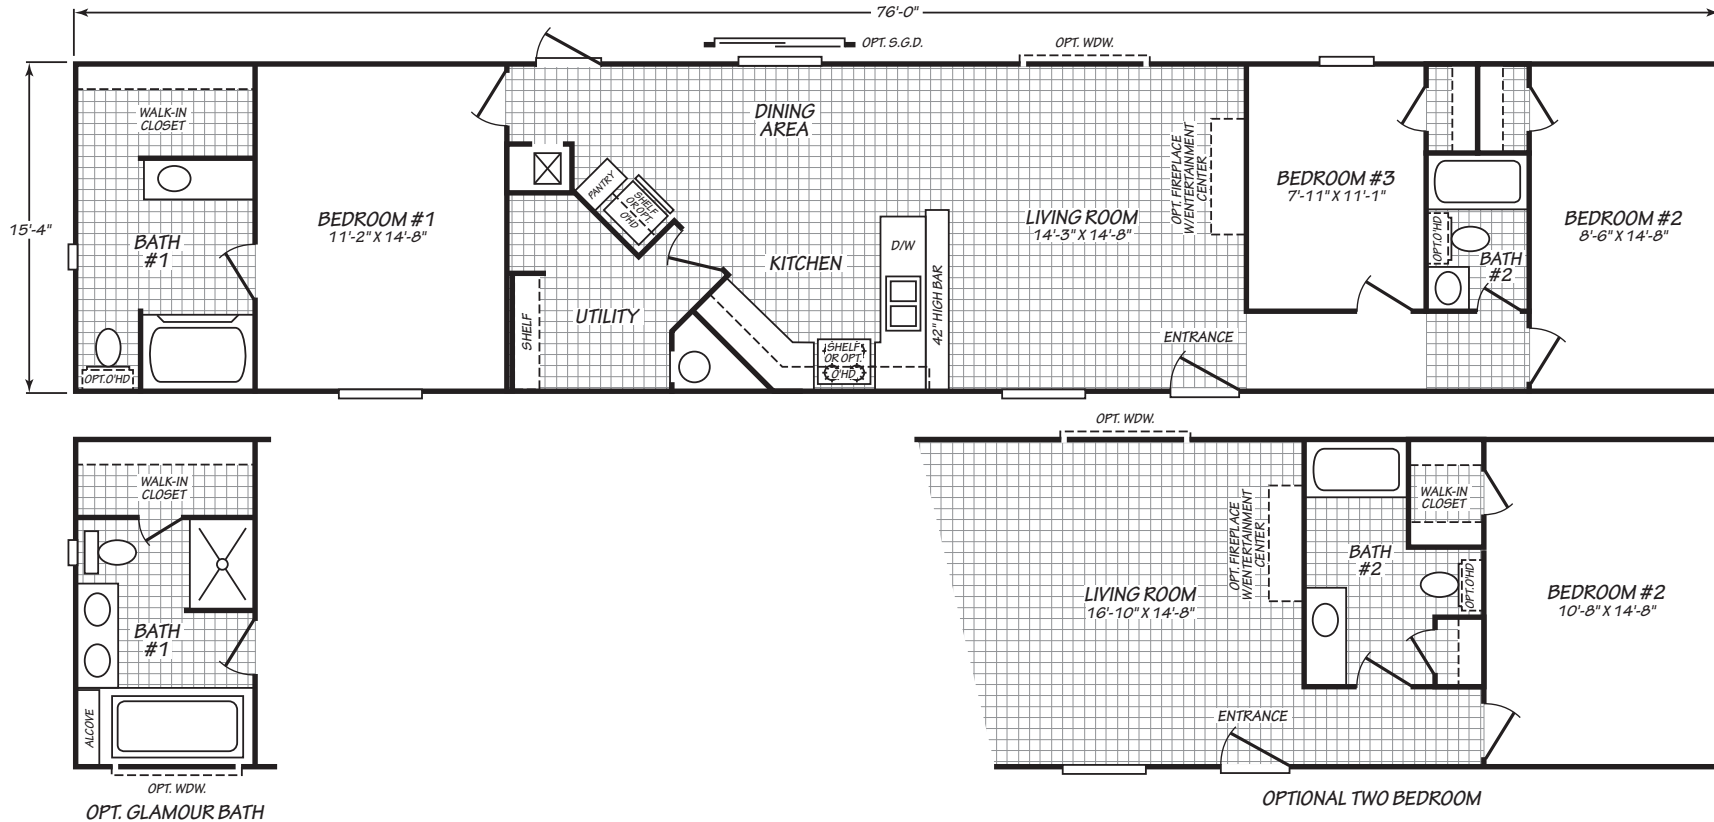

Riata

Alamo Lite Series

1,165 SQ. FT. (Approximate) 3 Bedroom, 2 Bath

Last Updated: 3-31-22

FACTORY EXPO HOME CENTERS
2075 State Highway 46, N
Seguin, TX 78155

FactoryExpoDirect.com | 1-800-807-8536

IMPORTANT: Alta Cima Corp reserves the right to modify, cancel or substitute products or features of this event at any time without prior notice or obligation. Pictures and other promotional materials are representative and may depict or contain floor plans, square footages, elevations, options, upgrades, extra design features, decorations, floor coverings, specialty light fixtures, custom paint and wall coverings, window treatments, landscaping, sound and alarm systems, furnishings, appliances, and other designer/decorator features and amenities that are not included as part of the home and/or may not be available at all locations. Home, pricing and community information is subject to change, and homes to prior sale, at any time without notice or obligation. ©2020 Alta Cima Corp. All rights reserved.