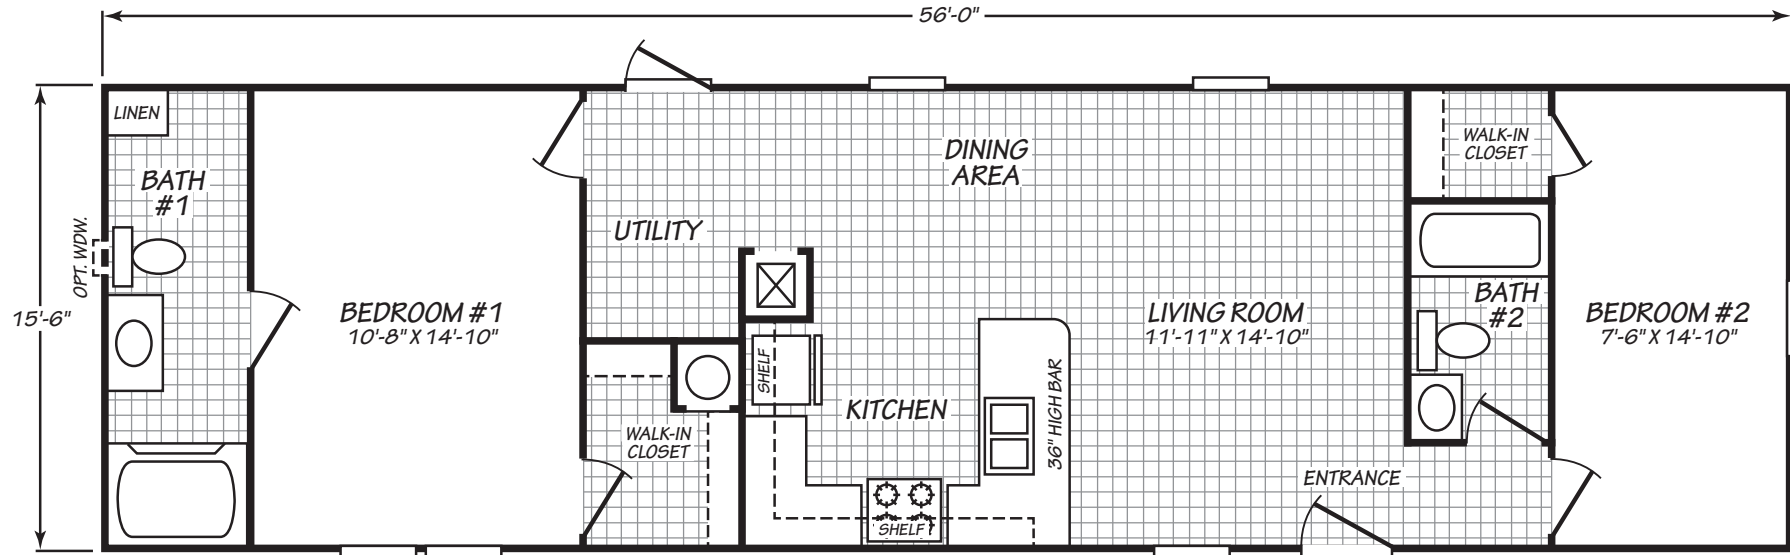

Robstown

Pure Series

868 SQ. FT. (Approximate) 2 Bedroom, 2 Bath

Last Updated: 12-13-23

FACTORY EXPO HOME CENTERS
2075 State Highway 46, N
Seguin, TX 78155

FactoryExpoDirect.com | 1-800-807-8536

IMPORTANT: Alta Cima Corp reserves the right to modify, cancel or substitute products or features of this event at any time without prior notice or obligation. Pictures and other promotional materials are representative and may depict or contain floor plans, square footages, elevations, options, upgrades, extra design features, decorations, floor coverings, specialty light fixtures, custom paint and wall coverings, window treatments, landscaping, sound and alarm systems, furnishings, appliances, and other designer/decorator features and amenities that are not included as part of the home and/or may not be available at all locations. Home, pricing and community information is subject to change, and homes to prior sale, at any time without notice or obligation. ©2020 Alta Cima Corp. All rights reserved.