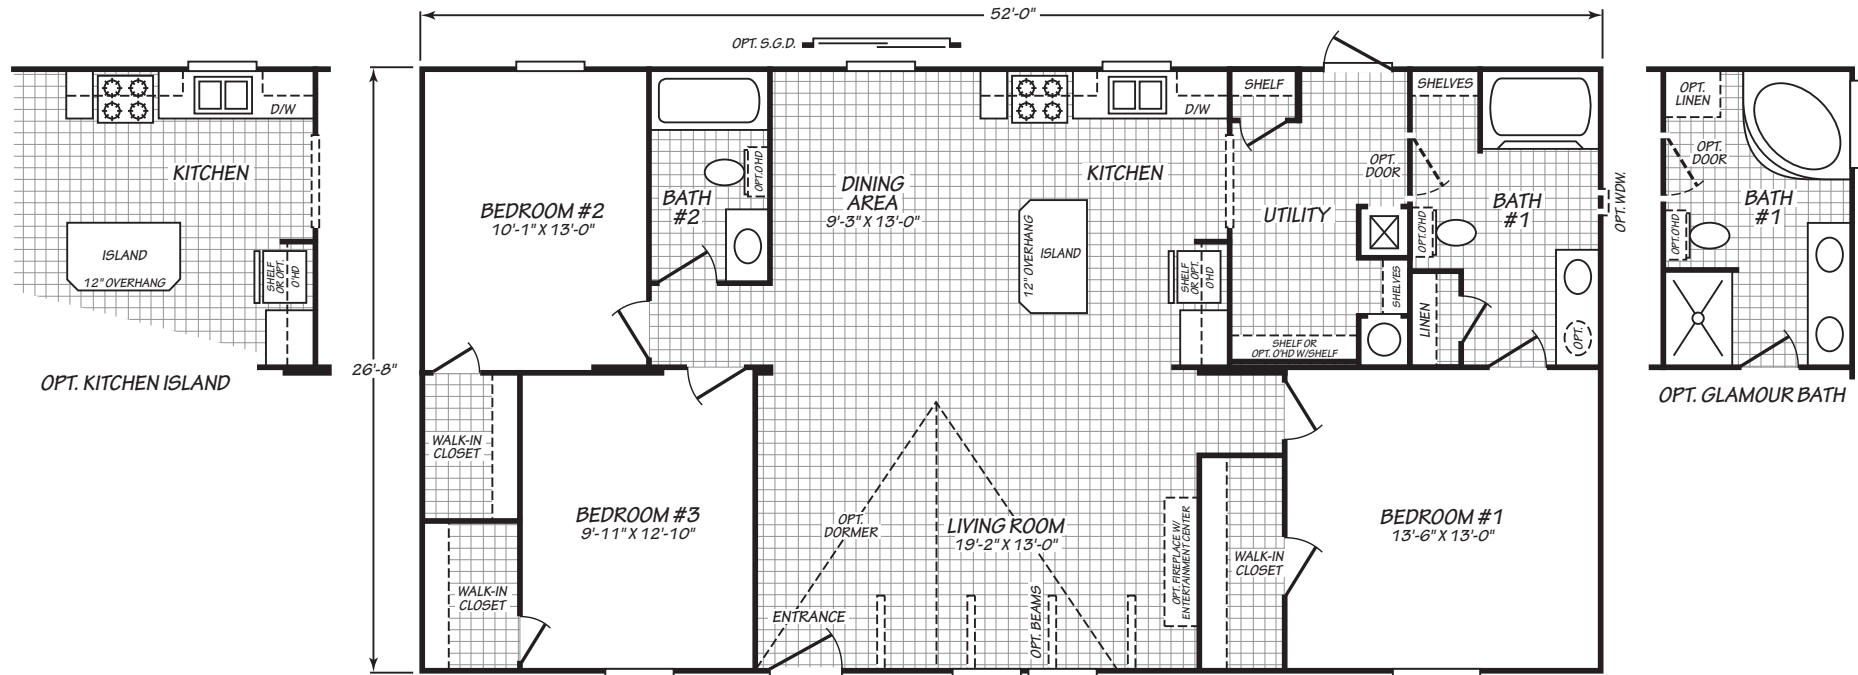

Stillwater

Alamo Lite Series

1,386 SQ. FT. (Approximate) 3 Bedroom, 2 Bath

Last Updated: 3-31-22

FACTORY EXPO HOME CENTERS
 2075 State Highway 46, N
 Seguin, TX 78155

FactoryExpoDirect.com | 1-800-807-8536