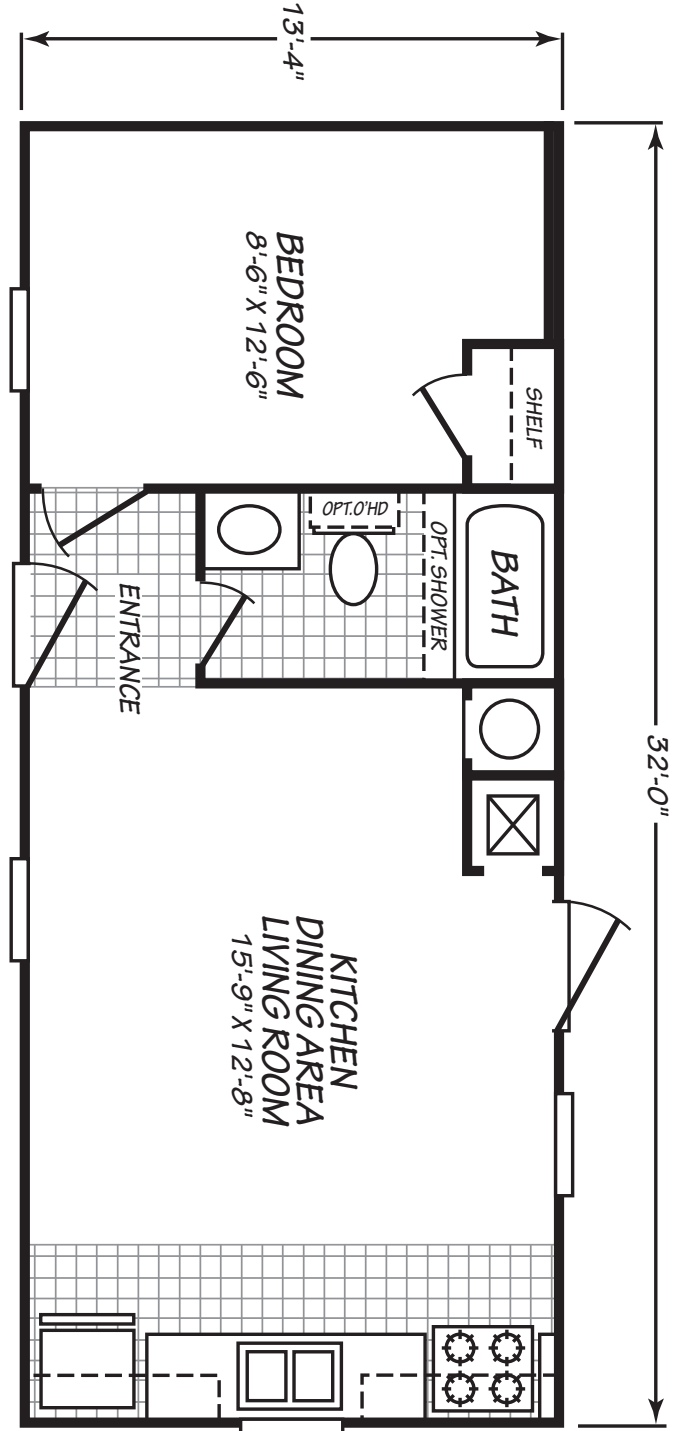

Thrifty 1

Expo Limited Series

1 Bedroom, 1 Bath
Approx. 426 Sq. Ft.

Last Updated: 8-28-20

Important: Due to our policy of continual improvement, all information in our brochures may vary from actual home. The right is reserved to make changes at any time, without notice or obligation, in colors, materials, specifications, processes, and models. All dimensions and square footage calculations are nominal and approximate figures. Please check with your local sales associate for specific and current information.